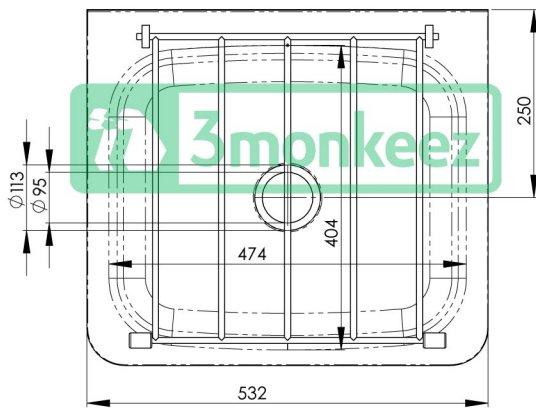

Top

Front

Cross-section A-A

Product Code:

**AB-CS-B**

**CS-H/CSG (Cleaners Sink Only)**

**CSB (wall brackets only)**

The 3monkeez® cleaners sink consists of a large capacity tub with a hinged grate positioned over the sink. Available with stainless steel wall brackets and is designed for commercial use.

**Features and Benefits:**

- 31.2 litre capacity
- Constructed from 1mm 304 grade stainless steel
- Mirror polish finish
- 50mm splash back
- 90mm outlet
- Comes complete with hinged grate
- Available with stainless steel wall brackets
- In stock and available for immediate delivery