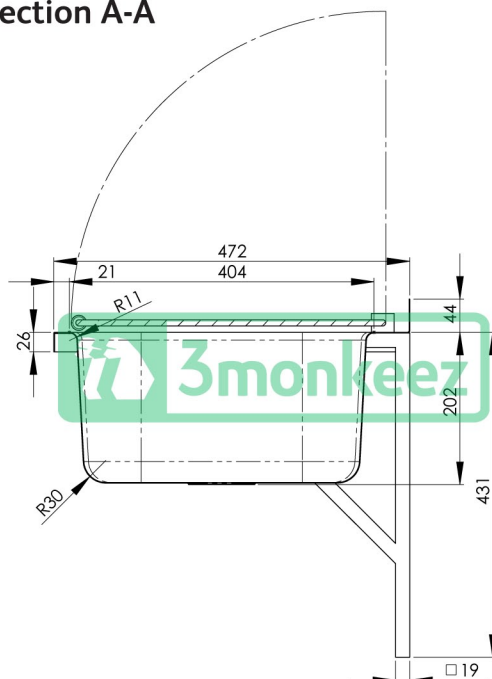

Top

Front

Cross-section A-A

Product Code:

**AB-CS-B**

**CS-H/CSG (Cleaners Sink Only)**

**CSB (wall brackets only)**

The 3monkeez® cleaners sink consists of a large capacity tub with a hinged grate positioned over the sink. Available with stainless steel wall brackets and is designed for commercial use.

**Features and Benefits:**

- 31.2 litre capacity
- Constructed from 1mm 304 grade stainless steel
- Mirror polish finish
- 50mm splash back
- 90mm outlet
- Comes complete with hinged grate
- Available with stainless steel wall brackets
- In stock and available for immediate delivery