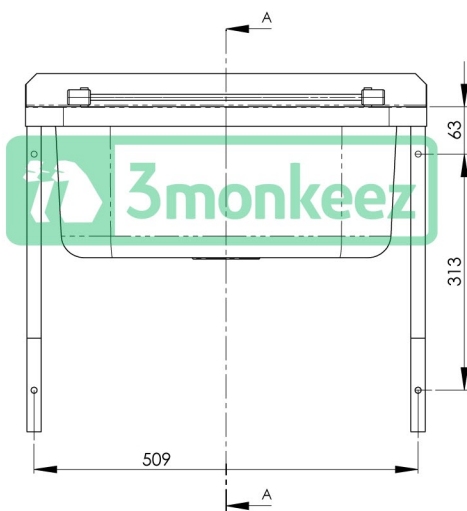

Top

Front

Cross-section A-A

Product Code:

**AB-CS-B**

**CS-H/CSG (Cleaners Sink Only)**

**CSB (wall brackets only)**

The 3monkeez® cleaners sink consists of a large capacity tub with a hinged grate positioned over the sink. Available with stainless steel wall brackets and is designed for commercial use.

**Features and Benefits:**

- 31.2 litre capacity
- Constructed from 1mm 304 grade stainless steel
- Mirror polish finish
- 50mm splash back
- 90mm outlet
- Comes complete with hinged grate
- Available with stainless steel wall brackets
- In stock and available for immediate delivery