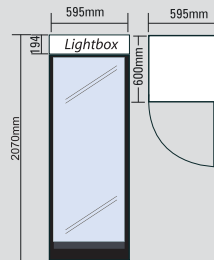

- Glass door (double glazed)
- Corrosion resistant outer body
- Adjustable temperature control (-14 to -19° C)
- Heavy duty castors
- High visual product lighting
- Fixed shelves
- Static
- All units include castors/rollers (may not be included in picture)

	UF0374S-LED	UF0374LS-LED	UF0440LS-LED	UF0500LSC-LED
Bromic Part Number	3736040	3736041	3736042	3736043
Capacity - Gross (litres)	300L	300L	497L	450L
External Dimensions (mm) <small>Depth dimensions exclude lightbox and handle protrusions</small>	595w x 600d x 1940h	595w x 600d x 2070h	680w x 655d x 2100h	680w x 655d x 2100h
Internal Dimensions (mm)	475w x 440d x 1550h	475w x 462d x 1555h	577w x 495d x 1510h	600w x 495d x 1515h
Temperature range (°C)	-14 to -19°C	-14 to -19°C	-14 to -19°C	-14 to -19°C
Max. ambient temp °C/RH%	35°C/65%	35°C/65%	35°C/65%	35°C/65%
Refrigeration Power (Watts)	620W	635W	867W	867W
Current (Amps)	3.9A	4.1A	5.6A	5.6A
Plug Supplied	Yes, 10amp	Yes, 10amp	Yes, 10amp	Yes, 10amp
Light Display Box	No	Yes	Yes	Yes
Interior light	LED	LED	LED	LED
No. Of Doors(Non Reversible)	1	1	1	1
Door Material	Double Glazed Thermo Glass	Double Glazed Thermo Glass	Double Glazed Thermo Glass	Double Glazed Thermo Glass
Temperature controller	Analogue	Analogue	Analogue	Analogue
Number of shelves	6 Fixed + Base	6 Fixed + Base	6 Fixed + Base	6 Fixed + Base
Gross weight (kg)	102Kg	106Kg	123Kg	130Kg
Refrigerant	R404a	R404a	R404a	R404a
Colour	White	White	White	White
Power Usage (at 30 °C/60%RH)	13KWh/24hr	13.4KWh/24hr	15.28KWh/24hr	15.28KWh/24hr