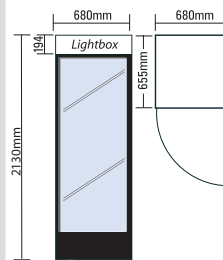

	UF0374S-LED	UF0374LS-LED	UF0440LS-LED	UF0500LSC-LED
Bromic Part Number	3736040	3736041	3736042	3736043
Capacity - Gross (litres)	300L	300L	497L	450L
External Dimensions (mm) <small>Depth dimensions exclude lightbox and handle protrusions</small>	595w x 600d x 1940h	595w x 600d x 2070h	680w x 655d x 2100h	680w x 655d x 2100h
Internal Dimensions (mm)	475w x 440d x 1550h	475w x 462d x 1555h	577w x 495d x 1510h	600w x 495d x 1515h
Temperature range (°C)	-14 to -19°C	-14 to -19°C	-14 to -19°C	-14 to -19°C
Max. ambient temp °C/RH%	35°C/65%	35°C/65%	35°C/65%	35°C/65%
Refrigeration Power (Watts)	620W	635W	867W	867W
Current (Amps)	3.9A	4.1A	5.6A	5.6A
Plug Supplied	Yes, 10amp	Yes, 10amp	Yes, 10amp	Yes, 10amp
Light Display Box	No	Yes	Yes	Yes
Interior light	LED	LED	LED	LED
No. Of Doors(Non Reversible)	1	1	1	1
Door Material	Double Glazed Thermo Glass	Double Glazed Thermo Glass	Double Glazed Thermo Glass	Double Glazed Thermo Glass
Temperature controller	Analogue	Analogue	Analogue	Analogue
Number of shelves	6 Fixed + Base	6 Fixed + Base	6 Fixed + Base	6 Fixed + Base
Gross weight (kg)	102Kg	106Kg	123Kg	130Kg
Refrigerant	R404a	R404a	R404a	R404a
Colour	White	White	White	White
Power Usage (at 30 °C/60%RH)	13KWh/24hr	13.4KWh/24hr	15.28KWh/24hr	15.28KWh/24hr