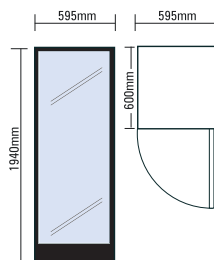

- Glass door (double glazed)
- Corrosion resistant outer body
- Adjustable temperature control (-14 to -19° C)
- Heavy duty castors
- High visual product lighting
- Fixed shelves
- Static
- All units include castors/rollers (may not be included in picture)

	UF0374S-LED	UF0374LS-LED	UF0440LS-LED	UF0500LSC-LED
Bromic Part Number	3736040	3736041	3736042	3736043
Capacity - Gross (litres)	300L	300L	497L	450L
External Dimensions (mm) <small>Depth dimensions exclude lightbox and handle protrusions</small>	595w x 600d x 1940h	595w x 600d x 2070h	680w x 655d x 2100h	680w x 655d x 2100h
Internal Dimensions (mm)	475w x 440d x 1550h	475w x 462d x 1555h	577w x 495d x 1510h	600w x 495d x 1515h
Temperature range (°C)	-14 to -19°C	-14 to -19°C	-14 to -19°C	-14 to -19°C
Max. ambient temp °C/RH%	35°C/65%	35°C/65%	35°C/65%	35°C/65%
Refrigeration Power (Watts)	620W	635W	867W	867W
Current (Amps)	3.9A	4.1A	5.6A	5.6A
Plug Supplied	Yes, 10amp	Yes, 10amp	Yes, 10amp	Yes, 10amp
Light Display Box	No	Yes	Yes	Yes
Interior light	LED	LED	LED	LED
No. Of Doors(Non Reversible)	1	1	1	1
Door Material	Double Glazed Thermo Glass	Double Glazed Thermo Glass	Double Glazed Thermo Glass	Double Glazed Thermo Glass
Temperature controller	Analogue	Analogue	Analogue	Analogue
Number of shelves	6 Fixed + Base	6 Fixed + Base	6 Fixed + Base	6 Fixed + Base
Gross weight (kg)	102Kg	106Kg	123Kg	130Kg
Refrigerant	R404a	R404a	R404a	R404a
Colour	White	White	White	White
Power Usage (at 30 °C/60%RH)	13KWh/24hr	13.4KWh/24hr	15.28KWh/24hr	15.28KWh/24hr