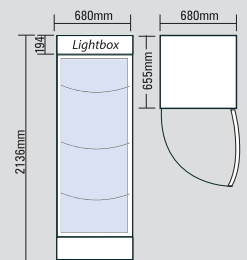

	UF0374S-LED	UF0374LS-LED	UF0440LS-LED	UF0500LSC-LED
Bromic Part Number	3736040	3736041	3736042	3736043
Capacity - Gross (litres)	300L	300L	497L	450L
External Dimensions (mm) <small>Depth dimensions exclude lightbox and handle protrusions</small>	595w x 600d x 1940h	595w x 600d x 2070h	680w x 655d x 2100h	680w x 655d x 2100h
Internal Dimensions (mm)	475w x 440d x 1550h	475w x 462d x 1555h	577w x 495d x 1510h	600w x 495d x 1515h
Temperature range (°C)	-14 to -19°C	-14 to -19°C	-14 to -19°C	-14 to -19°C
Max. ambient temp °C/RH%	35°C/65%	35°C/65%	35°C/65%	35°C/65%
Refrigeration Power (Watts)	620W	635W	867W	867W
Current (Amps)	3.9A	4.1A	5.6A	5.6A
Plug Supplied	Yes, 10amp	Yes, 10amp	Yes, 10amp	Yes, 10amp
Light Display Box	No	Yes	Yes	Yes
Interior light	LED	LED	LED	LED
No. Of Doors(Non Reversible)	1	1	1	1
Door Material	Double Glazed Thermo Glass	Double Glazed Thermo Glass	Double Glazed Thermo Glass	Double Glazed Thermo Glass
Temperature controller	Analogue	Analogue	Analogue	Analogue
Number of shelves	6 Fixed + Base	6 Fixed + Base	6 Fixed + Base	6 Fixed + Base
Gross weight (kg)	102Kg	106Kg	123Kg	130Kg
Refrigerant	R404a	R404a	R404a	R404a
Colour	White	White	White	White
Power Usage (at 30 °C/60%RH)	13KWh/24hr	13.4KWh/24hr	15.28KWh/24hr	15.28KWh/24hr