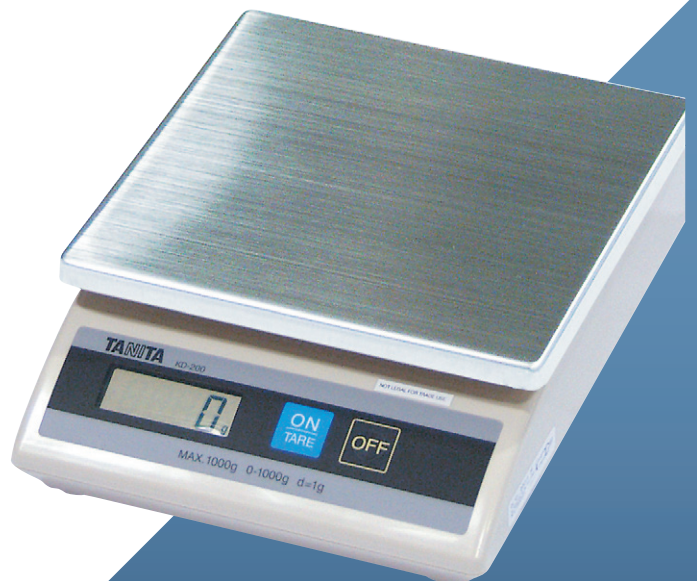

# Digital Bench Scale

Model : TIKD200

The TIKD200 digital bench scale is lightweight, portable and compact. Weigh in increments as low as 1 gram, or choose a higher capacity option that weighs up to 5 kilos.

## FEATURES

TIKD200

- large LCD, 14mm high digits
- tare function
- stainless steel platter
- 800 hours (approx) battery life using alkaline batteries
- battery or AC / DC adaptor
- low profile design

## SPECIFICATIONS

Platform Size (mm): 183 (W) x 183 (D)

Capacities: 1 kg x 1 g  
2 kg x 2 g  
5 kg x 5 g

*Specifications may change without notice.*